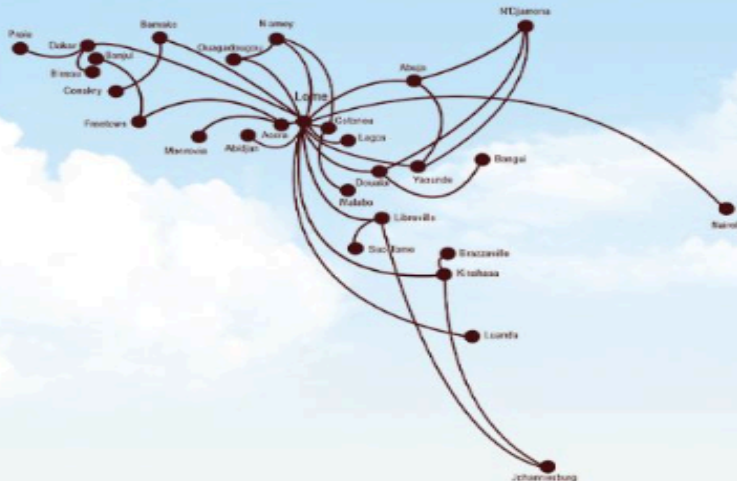

ASKY, the Pan African Airlines, (KP-032) is a fully privately owned airline serving West and Central Africa. Currently covers 27 destinations in 24 countries. **ASKY's** network is connected to that of its strategic partner: Ethiopian Airlines and flight schedules are designed in such a way as to enable quick connections for passengers from Lome to the rest of the world with Ethiopian Airlines.

Abidjan
Abuja
Accra
Bamako
Bangui
Banjul
Bissau
Brazzaville
Cotonou
Conakry
Dakar
Douala
Freetown
Johannesburg

Kinshasa
Lagos
Libreville
Lomé
Luanda
Malabo
Monrovia
Ndjamena
Nairobi
Niamey
Ouagadougou
Praia
Sao Tome
Yaounde